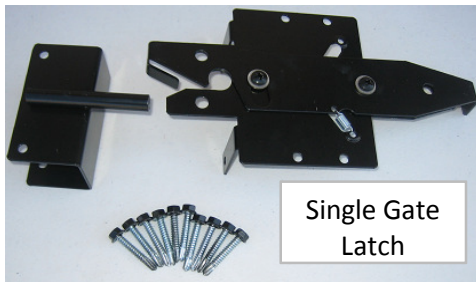

543 E 600 S Provo, UT 84606
 Utah County: (801) 374-6428
 Salt Lake County: (801) 990-6888

Architectural Fence Drawing

Trex Seclusions® Standard Single Gate

Single Gate Latch

Gate Hinges

All gate hardware and fasteners are stainless steel and powder coated black

Optional: Attach Trex 2x2 balusters to posts on opposite side of hinge to close gap

Trex composite products are made from a combination of recycled wood and recycled plastic fibers. Trex does not require staining, painting or refinishing, and has a neighbor-friendly design (same look on both sides). Three colors are available: Saddle (tan), Woodland Brown (dark brown), and Winchester Grey. The product carries a 25-year limited residential and 10-year limited commercial warranty.