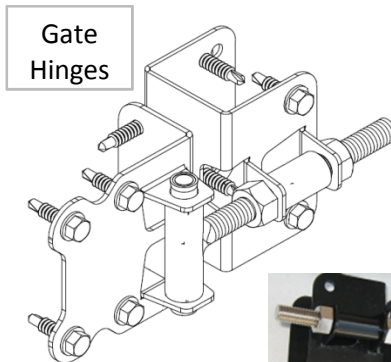

543 E 600 S Provo, UT 84606
 Utah County: (801) 374-6428
 Salt Lake County: (801) 990-6888

Architectural Fence Drawing

Trex Seclusions® Standard Single Gate

Single Gate Latch

Gate Hinges

All gate hardware and fasteners are stainless steel and powder coated black

Optional: Attach Trex 2x2 balusters to posts on opposite side of hinge to close gap

Trex composite products are made from a combination of recycled wood and recycled plastic fibers. Trex does not require staining, painting or refinishing, and has a neighbor-friendly design (same look on both sides). Three colors are available: Saddle (tan), Woodland Brown (dark brown), and Winchester Grey. The product carries a 25-year limited residential and 10-year limited commercial warranty.