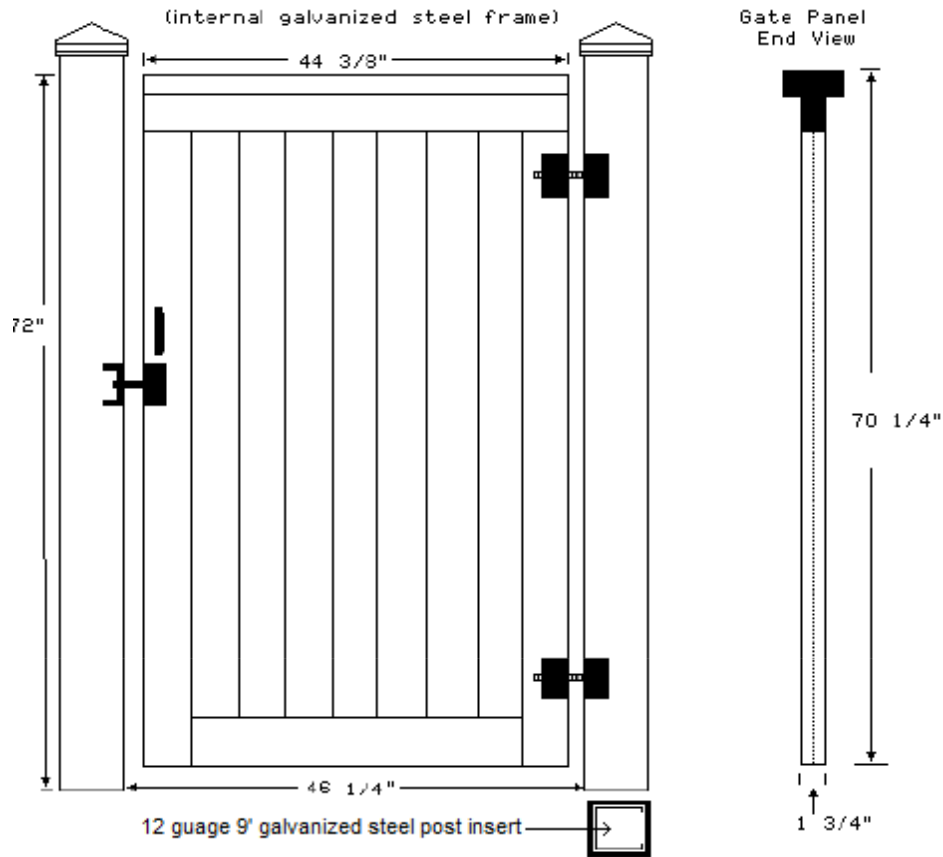

543 E 600 S Provo, UT 84606
 Utah County: (801) 374-6428
 Salt Lake County: (801) 990-6888

Architectural Fence Drawing

Trex Seclusions® Standard Single Gate

Single Gate Latch

Gate Hinges

All gate hardware and fasteners are stainless steel and powder coated black

Optional: Attach Trex 2x2 balusters to posts on opposite side of hinge to close gap

Trex composite products are made from a combination of recycled wood and recycled plastic fibers. Trex does not require staining, painting or refinishing, and has a neighbor-friendly design (same look on both sides). Three colors are available: Saddle (tan), Woodland Brown (dark brown), and Winchester Grey. The product carries a 25-year limited residential and 10-year limited commercial warranty.