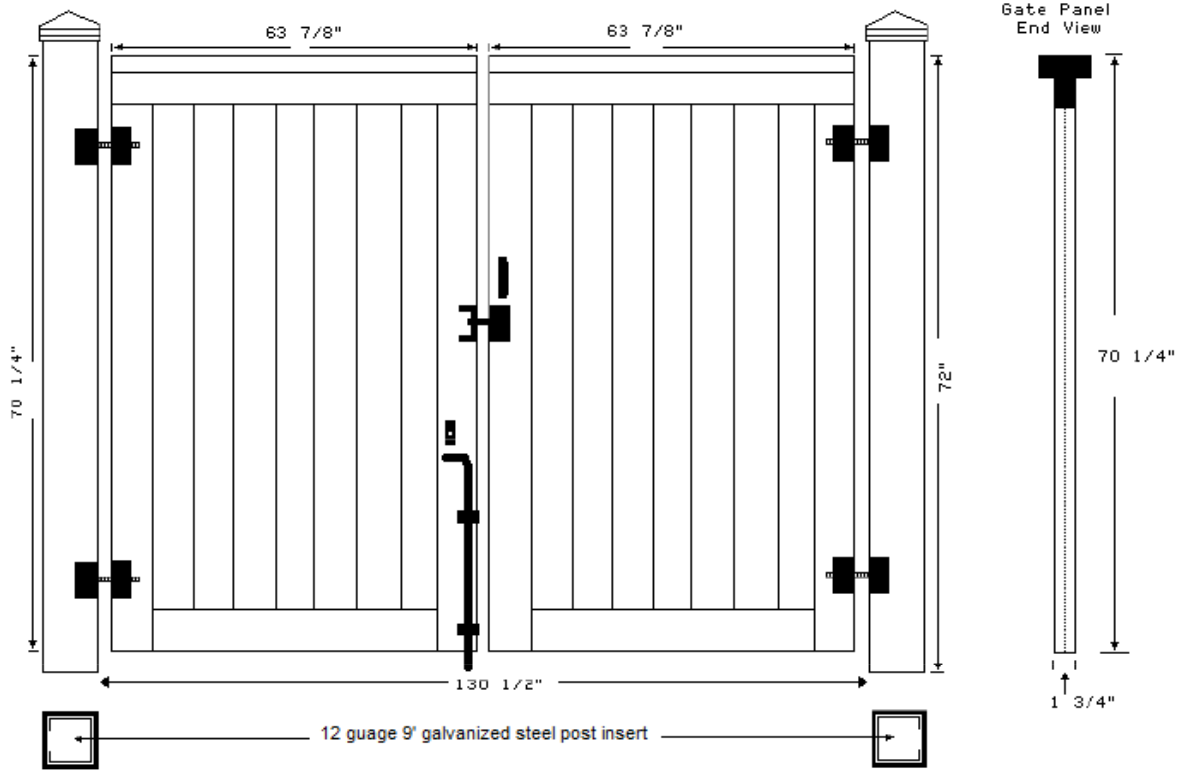

543 E 600 S Provo, UT 84606
 Utah County: (801) 374-6428
 Salt Lake County: (801) 990-6888

Architectural Fence Drawing

Trex Seclusions® Standard Double Gate

Double Gate Latch

Drop Rod

Gate Hinges

All gate hardware and fasteners are stainless steel and powder coated black

Optional: Attach Trex 2x2 balusters to posts on opposite side of hinge to close gap

Trex composite products are made from a combination of recycled wood and recycled plastic fibers. Trex does not require staining, painting or refinishing, and has a neighbor-friendly design (same look on both sides). Three colors are available: Saddle (tan), Woodland Brown (dark brown), and Winchester Grey. The product carries a 25-year limited residential and 10-year limited commercial warranty.