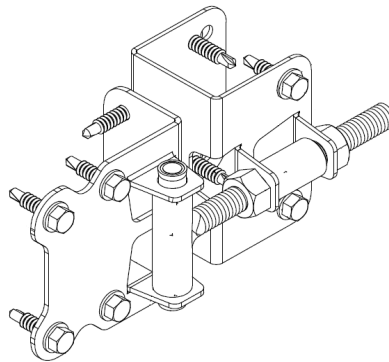

543 E 600 S Provo, UT 84606
 Utah County: (801) 374-6428
 Salt Lake County: (801) 990-6888

Architectural Fence Drawing

Trex Seclusions® Standard Double Gate

Double Gate Latch

Drop Rod

Gate Hinges

All gate hardware and fasteners are stainless steel and powder coated black

Optional: Attach Trex 2x2 balusters to posts on opposite side of hinge to close gap

Trex composite products are made from a combination of recycled wood and recycled plastic fibers. Trex does not require staining, painting or refinishing, and has a neighbor-friendly design (same look on both sides). Three colors are available: Saddle (tan), Woodland Brown (dark brown), and Winchester Grey. The product carries a 25-year limited residential and 10-year limited commercial warranty.