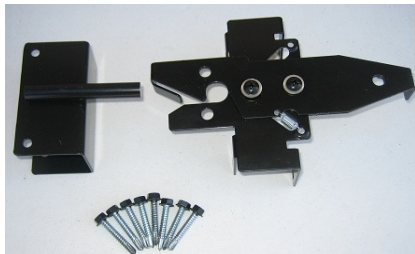

543 E 600 S Provo, UT 84606
 Utah County: (801) 374-6428
 Salt Lake County: (801) 990-6888

Architectural Fence Drawing

Trex Seclusions® Standard Double Gate

Double Gate Latch

Drop Rod

Gate Hinges

All gate hardware and fasteners are stainless steel and powder coated black

Optional: Attach Trex 2x2 balusters to posts on opposite side of hinge to close gap

Trex composite products are made from a combination of recycled wood and recycled plastic fibers. Trex does not require staining, painting or refinishing, and has a neighbor-friendly design (same look on both sides). Three colors are available: Saddle (tan), Woodland Brown (dark brown), and Winchester Grey. The product carries a 25-year limited residential and 10-year limited commercial warranty.