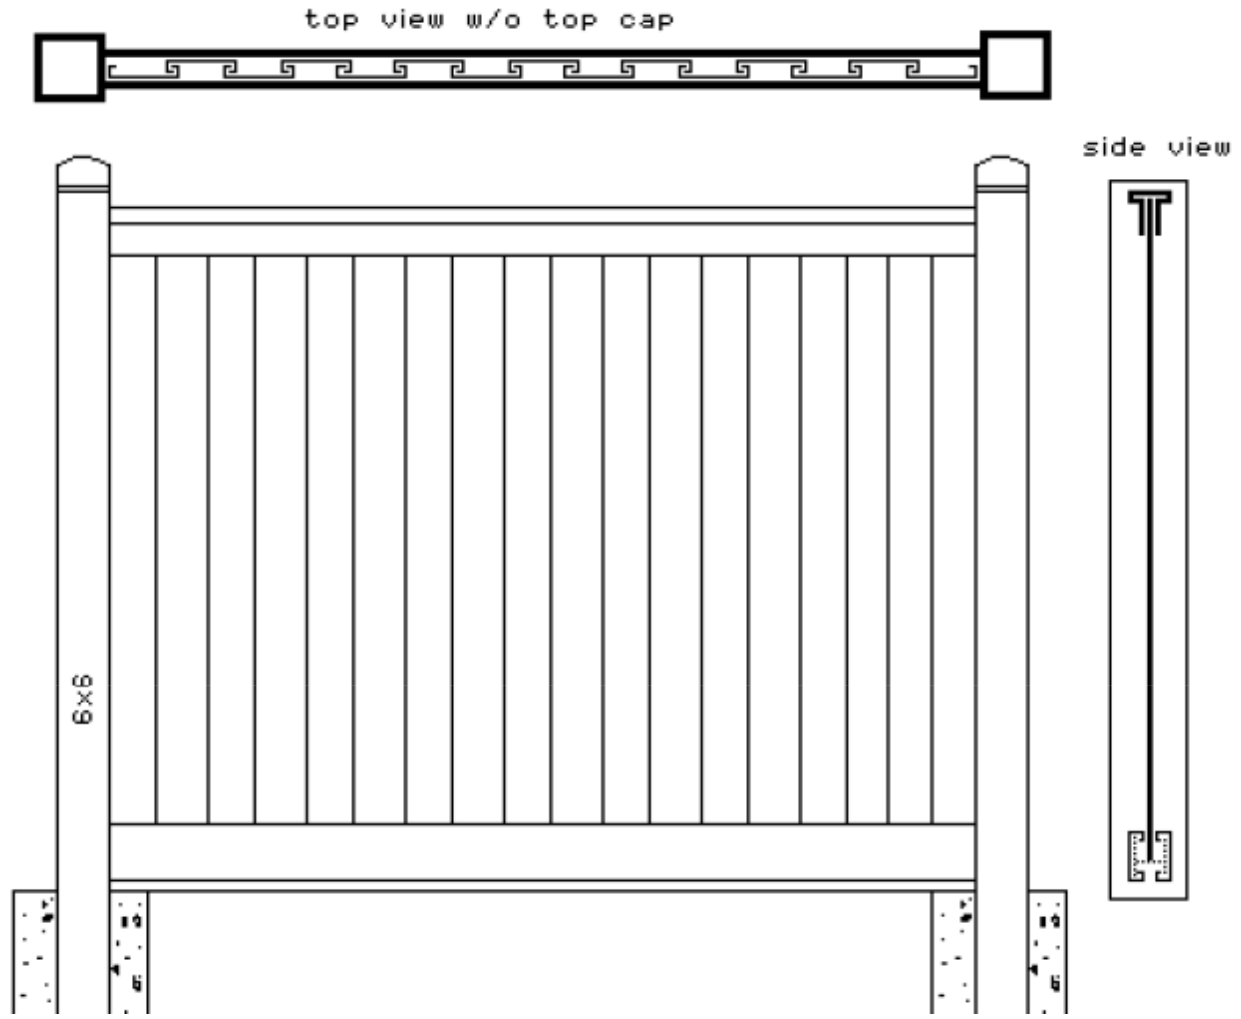

543 E 600 S Provo, UT 84606
Utah County: (801) 374-6428
Salt Lake County: (801) 990-6888

Architectural Fence Drawing

Ranches Trex® Fence

Trex composite products are made from a combination of recycled wood and recycled plastic fibers. Trex does not require staining, painting or refinishing, and it comes with a 25-year residential warranty, neighbor-friendly design, and three rich natural colors.

Components Per 8' Section

- 1- 6x6 Routed Grey Trex Post
- 1-Grey Trex Top Rail
- 2- Grey Trex Bottom Rail
- 1-Grey Trex Metal Bottom Rail
- 19-Grey Trex Pickets
- 4-Trex Attachment Brackets
- 1- Grey Trex Gothic Post Cap