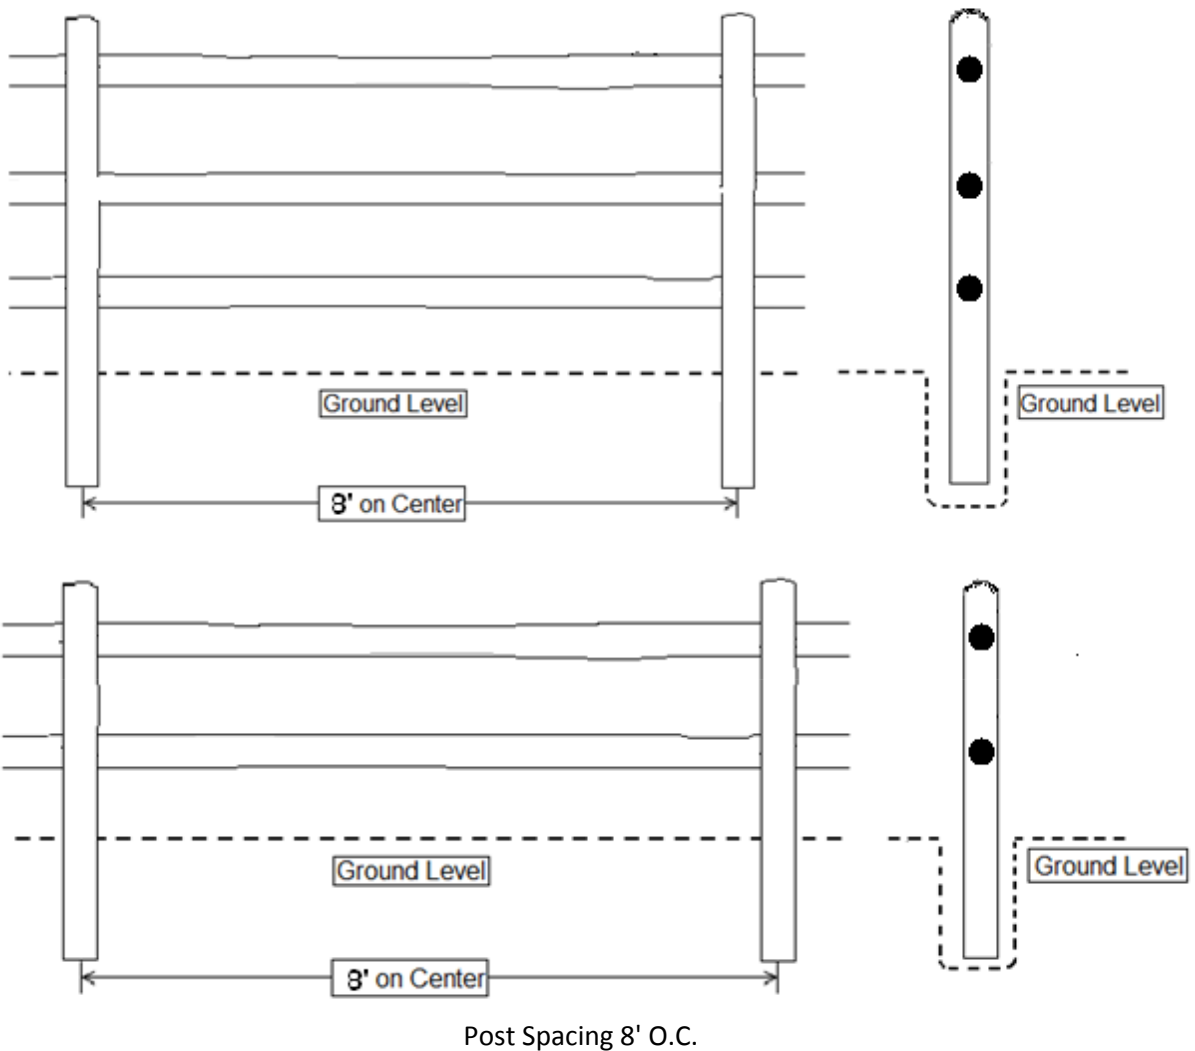

## Architectural Fence Drawing

### Log Pole

Log Pole fencing is made of round, peeled pine logs. The material is typically brown or green color treated to prevent rotting.

#### Components Per 8' Section

- 1- Treated Pine Log Post
- 2 or 3- Treated Pine Log Rails

For additional information and measurements, please contact CFC Fences & Decks.